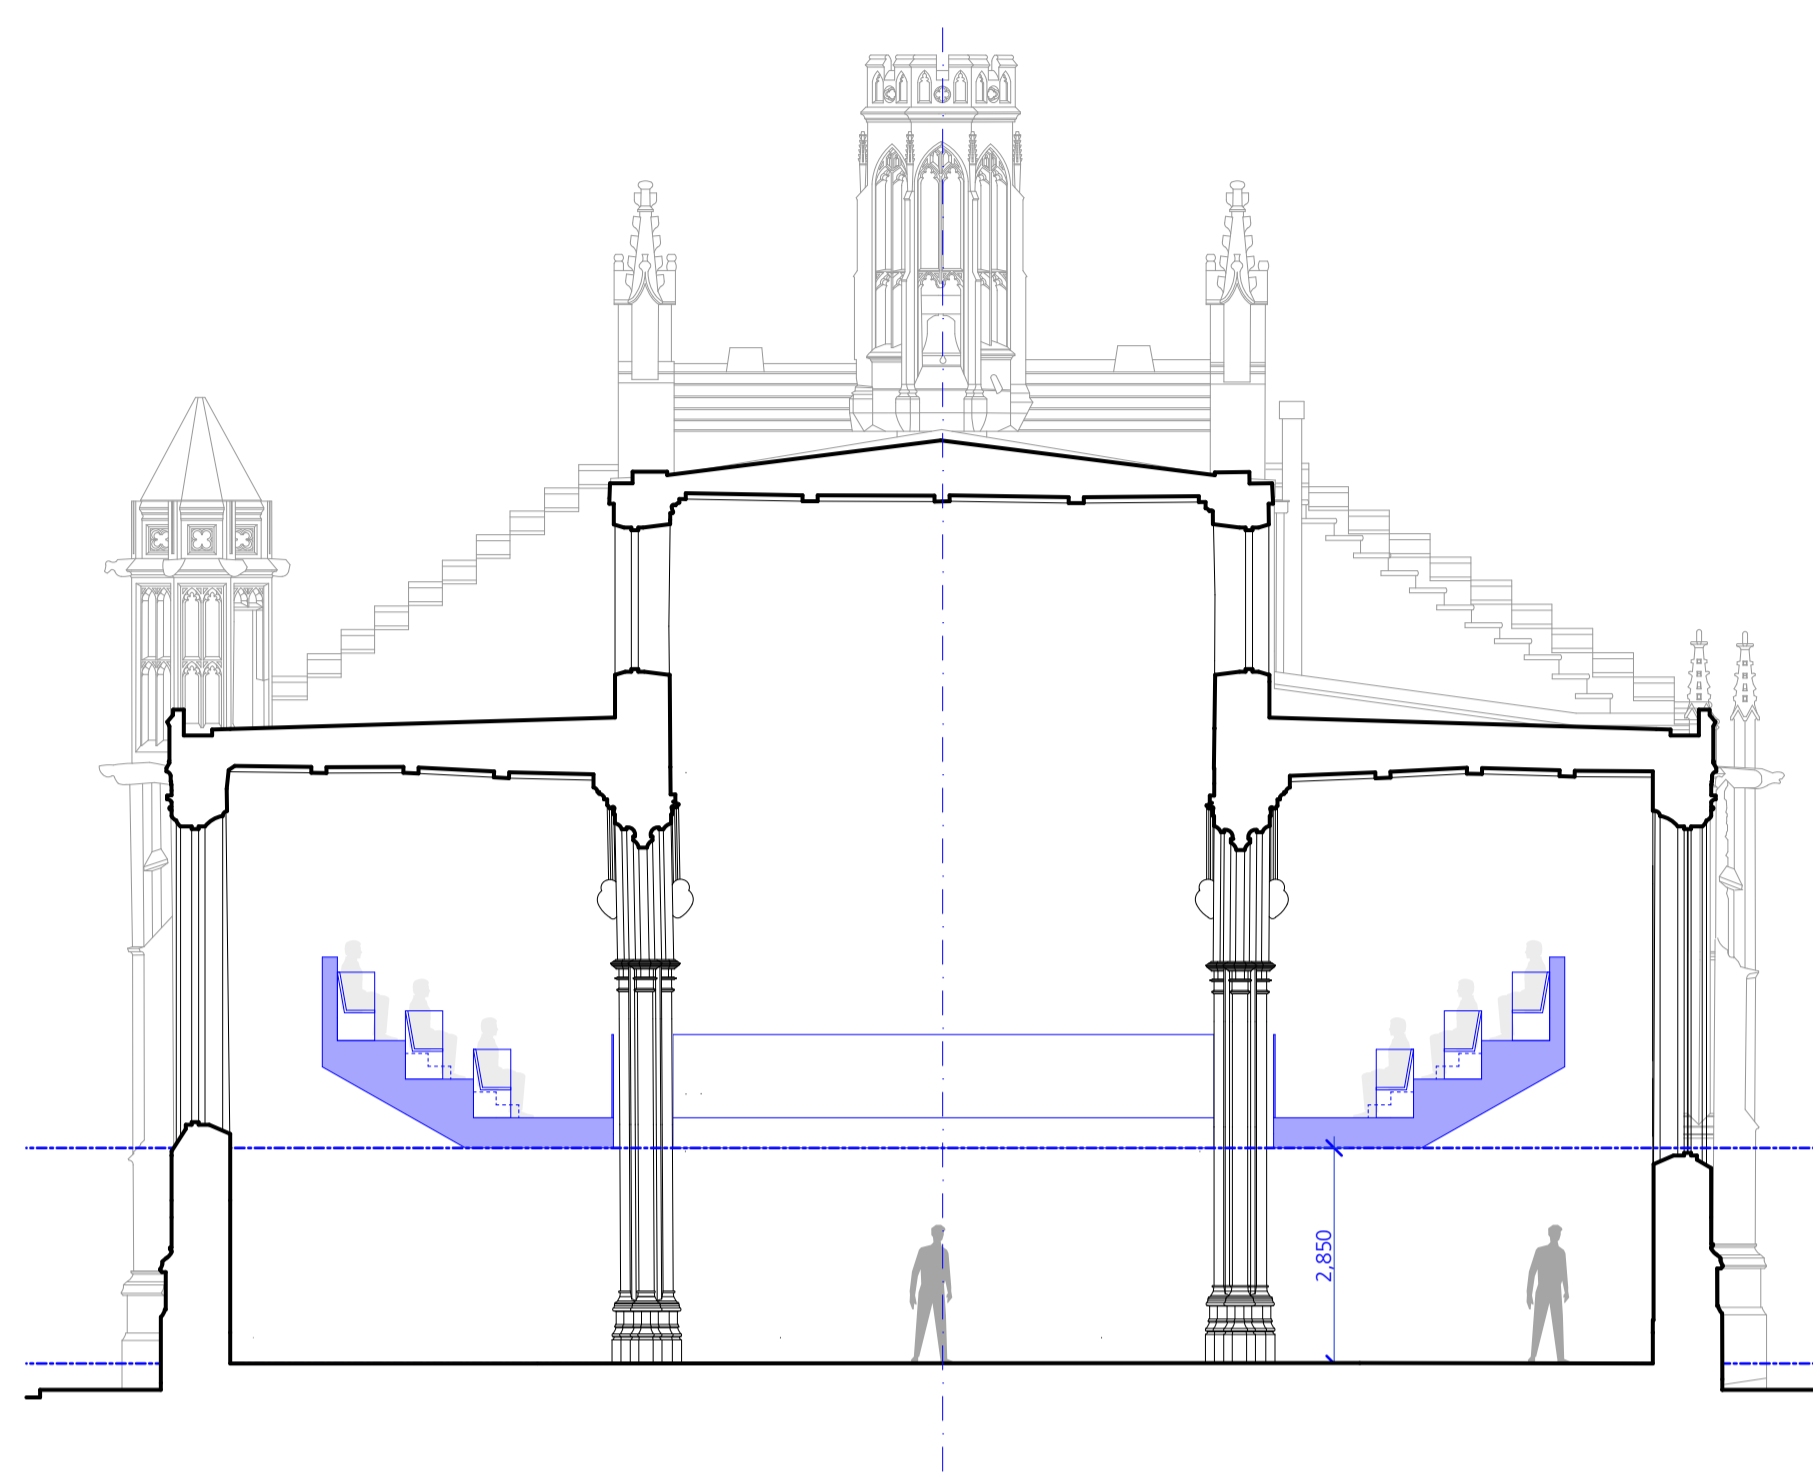

LONG SECTION
1:100 @ A1

SHORT SECTION 1 - THROUGH WORSHIP SPACE
1:100 @ A1

SHORT SECTION 2 - ENTRANCE HALL
1:100 @ A1

New Entrance Hall

Worship Space Entrance

Balcony View Looking West

Aisle View

'in both mission and worship we have for many years valued and used contemporary language, media and artistic expression. So a reordered St. Michael le Belfrey Church will help us excel in this.....'

Post-Reordering Vision for St. Michael le Belfrey Church

Internal Material Pallet Precedents

Landscape Precedents